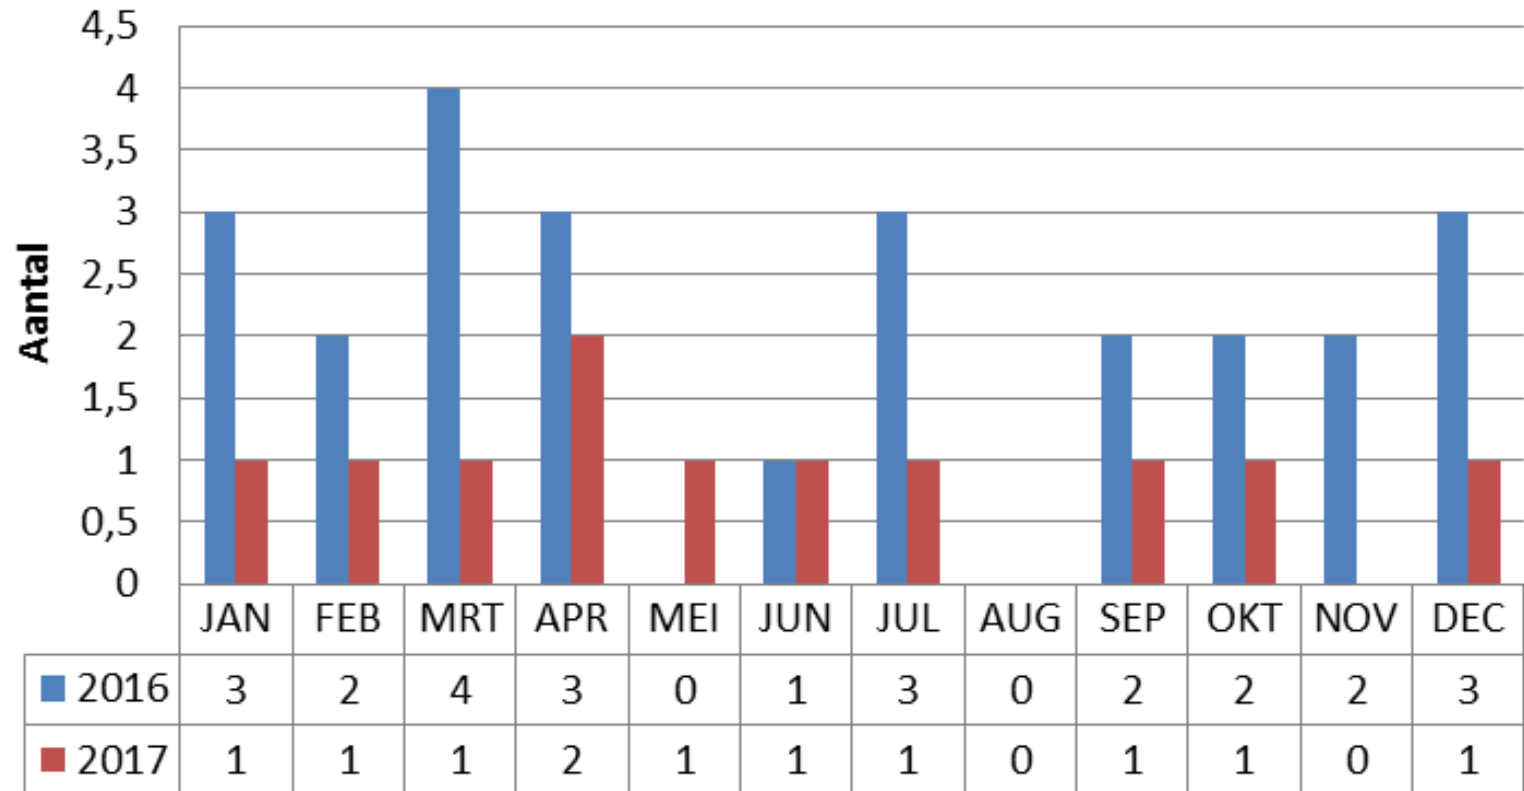

Saba

Property crimes	2017	2016	Dashboard
Domestic burglaries (completed)	5	7	
Tourist accommodations (completed)	0	1	
commercial burglaries (completed)	2	1	
Other theft (completed)	0	3	
Thefts of motorized vehicles cars/ bus/ trucks (Completed)	1	2	
Thefts of motorized vehicles Scooter/motorcycle/ quad (completed)	0	0	
Thefts from cars at dive sites (completed)	0	0	
Thefts from vehicles other (completed)	1	0	
Theft from tourist accommodations (completed)	0	1	
Misappropriation	0	0	
Destruction	2	10	
Total Property crimes	11	25	

Saba

Totaal Vermogensdelicten