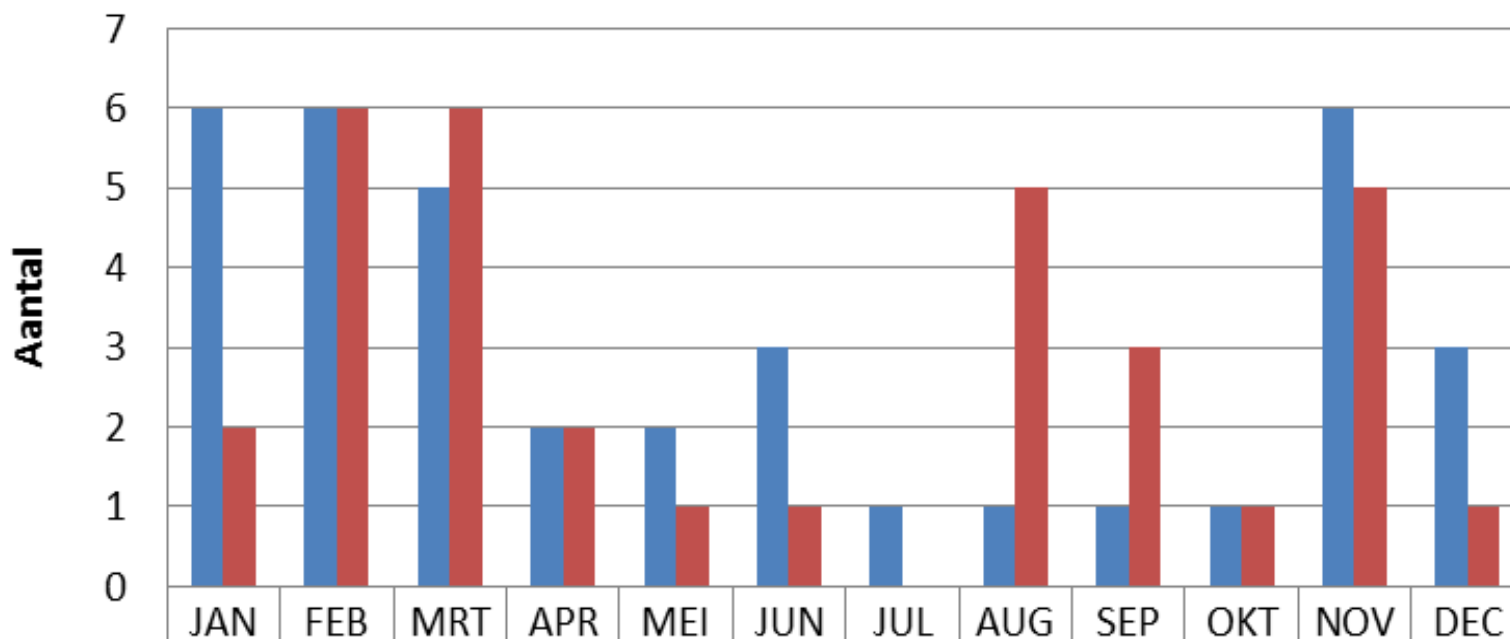

Total traffic accidents

Totaal Verkeer

■ 2016	6	6	5	2	2	3	1	1	1	1	6	3
■ 2017	2	6	6	2	1	1	0	5	3	1	5	1