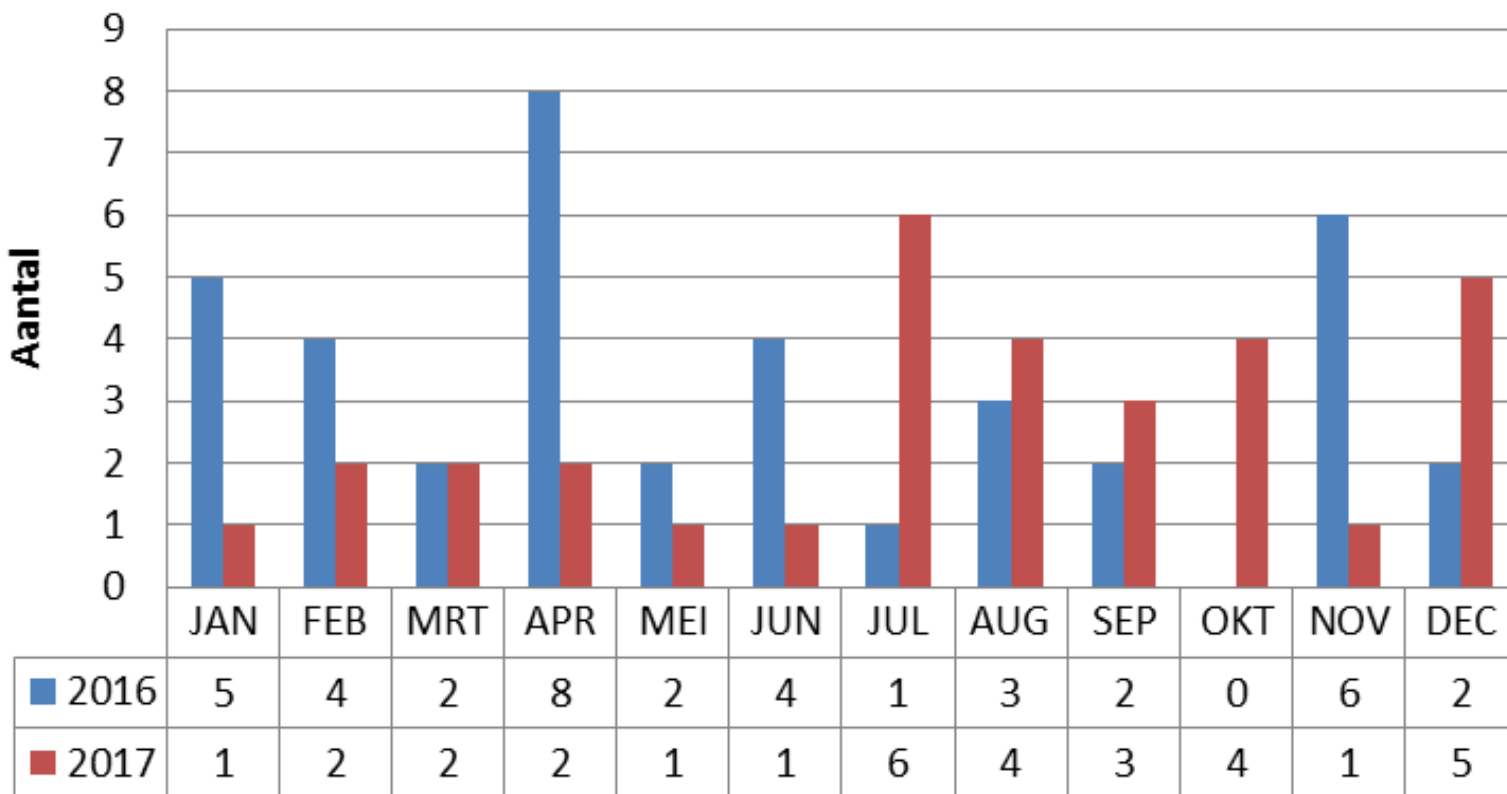

Violent Crimes Saba

Totaal Gewelddelicten

Violent crimes Saba

FEIT/OMSCHRIJVING	JAN	FEB	MRT	APR	MEI	JUN	JUL	AUG	SEP	OKT	NOV	DEC	TOTAAL
Robbery at or in house	0	0	0	0	0	0	0	0	0	0	0	0	0
Robbery at or in a business	0	0	0	0	0	0	0	0	0	0	0	0	0
Mugging	0	0	0	0	0	0	0	0	0	0	0	0	0
Assault	1	2	1	0	0	0	4	3	1	1	0	3	16
Assault with a weapon	0	0	0	0	0	0	0	0	0	0	0	0	0
Threats	0	0	1	0	1	0	1	0	2	1	1	2	9
Domestic violence	0	0	0	2	0	1	1	0	0	0	0	0	4
Murder/ manslaughter	0	0	0	0	0	0	0	0	0	0	0	0	0
Murder/ manslaughter (Attempt)	0	0	0	0	0	0	0	1	0	1	0	0	2
Public violence	0	0	0	0	0	0	0	0	0	1	0	0	1
Human trafficking	0	0	0	0	0	0	0	0	0	0	0	0	0
Minor abuse cases	0	0	0	0	0	0	0	0	0	0	0	0	0
TOTAL	1	2	2	2	1	1	6	4	3	4	1	5	32